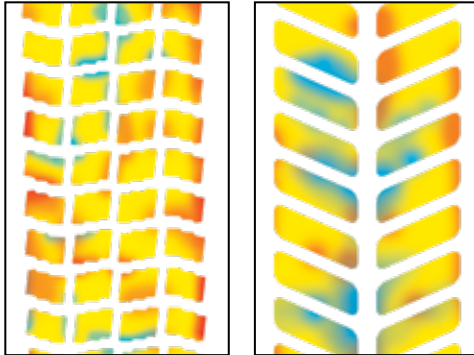

655 MULTI-USE AN EARTHMOVING TIRE FOR WINTER AND SUMMER.

- All-steel radial carcass offers puncture resistance and long service life while on hard surfaces
- Chunk and chip tread compound for a long tire life and durable wear in harsh conditions
- Unique tread design gives traction and smooth ride on different surface types like snow and gravel
- Reinforced carcass for stability and handling on or off the road
- Unique block design for a flat and rectangular footprint allowing the load to be evenly distributed across the tread face

FOOTPRINT ANALYSIS

Alliance 655 Multiuse vs Standard G2/L2 tire

Block tread design enables a larger footprint and distributes load evenly compared to a standard grader tire

UNIQUE TREAD DESIGN

- Smooth ride on hard surfaces
- Special tread design and reinforced carcass for stability
- Long and durable wear

PRODUCT CODE	SIZE	ALT. SIZE	PR/LI	PLY/*	TYPE	TREAD DEPTH	PREFERRED RIM	OD	WIDTH	RC	SLR	MAX LOAD (LBS)	PSI	MAX SPEED
65500105	14.00R24		153A8		TL	31	10.00VA	53.7	15.2	160.2	24.5	6920	54	35
65500004	15.5R25		152B/169A2		TL	36	12/1.3	50.2	15.7	146.2	22.2	12800	65	5
65500010	17.5R25		157B/176A2		TL	36	14/1.5	53.1	17.3	159.3	24.2	15700	65	5
65500030	20.5R25		168B/186A2		TL	36	17/2.0	58.9	20.6	121.7	26.1	20900	65	5